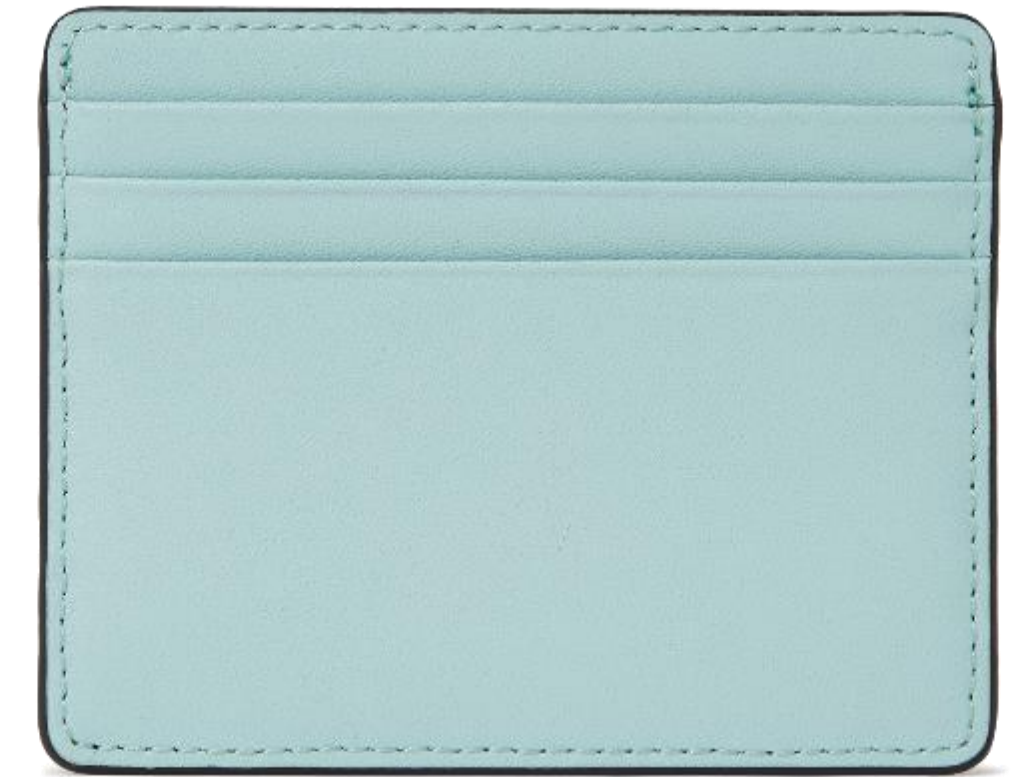

BACK

STYLE NAME:K/STYLE CARD HOLDER

STYLE NUMBER: 23WW3272

SIZES: ONE SIZE

COLOR: A30AQUA

RETAIL PRICE: 89€

OUTLET PRICE: 59€